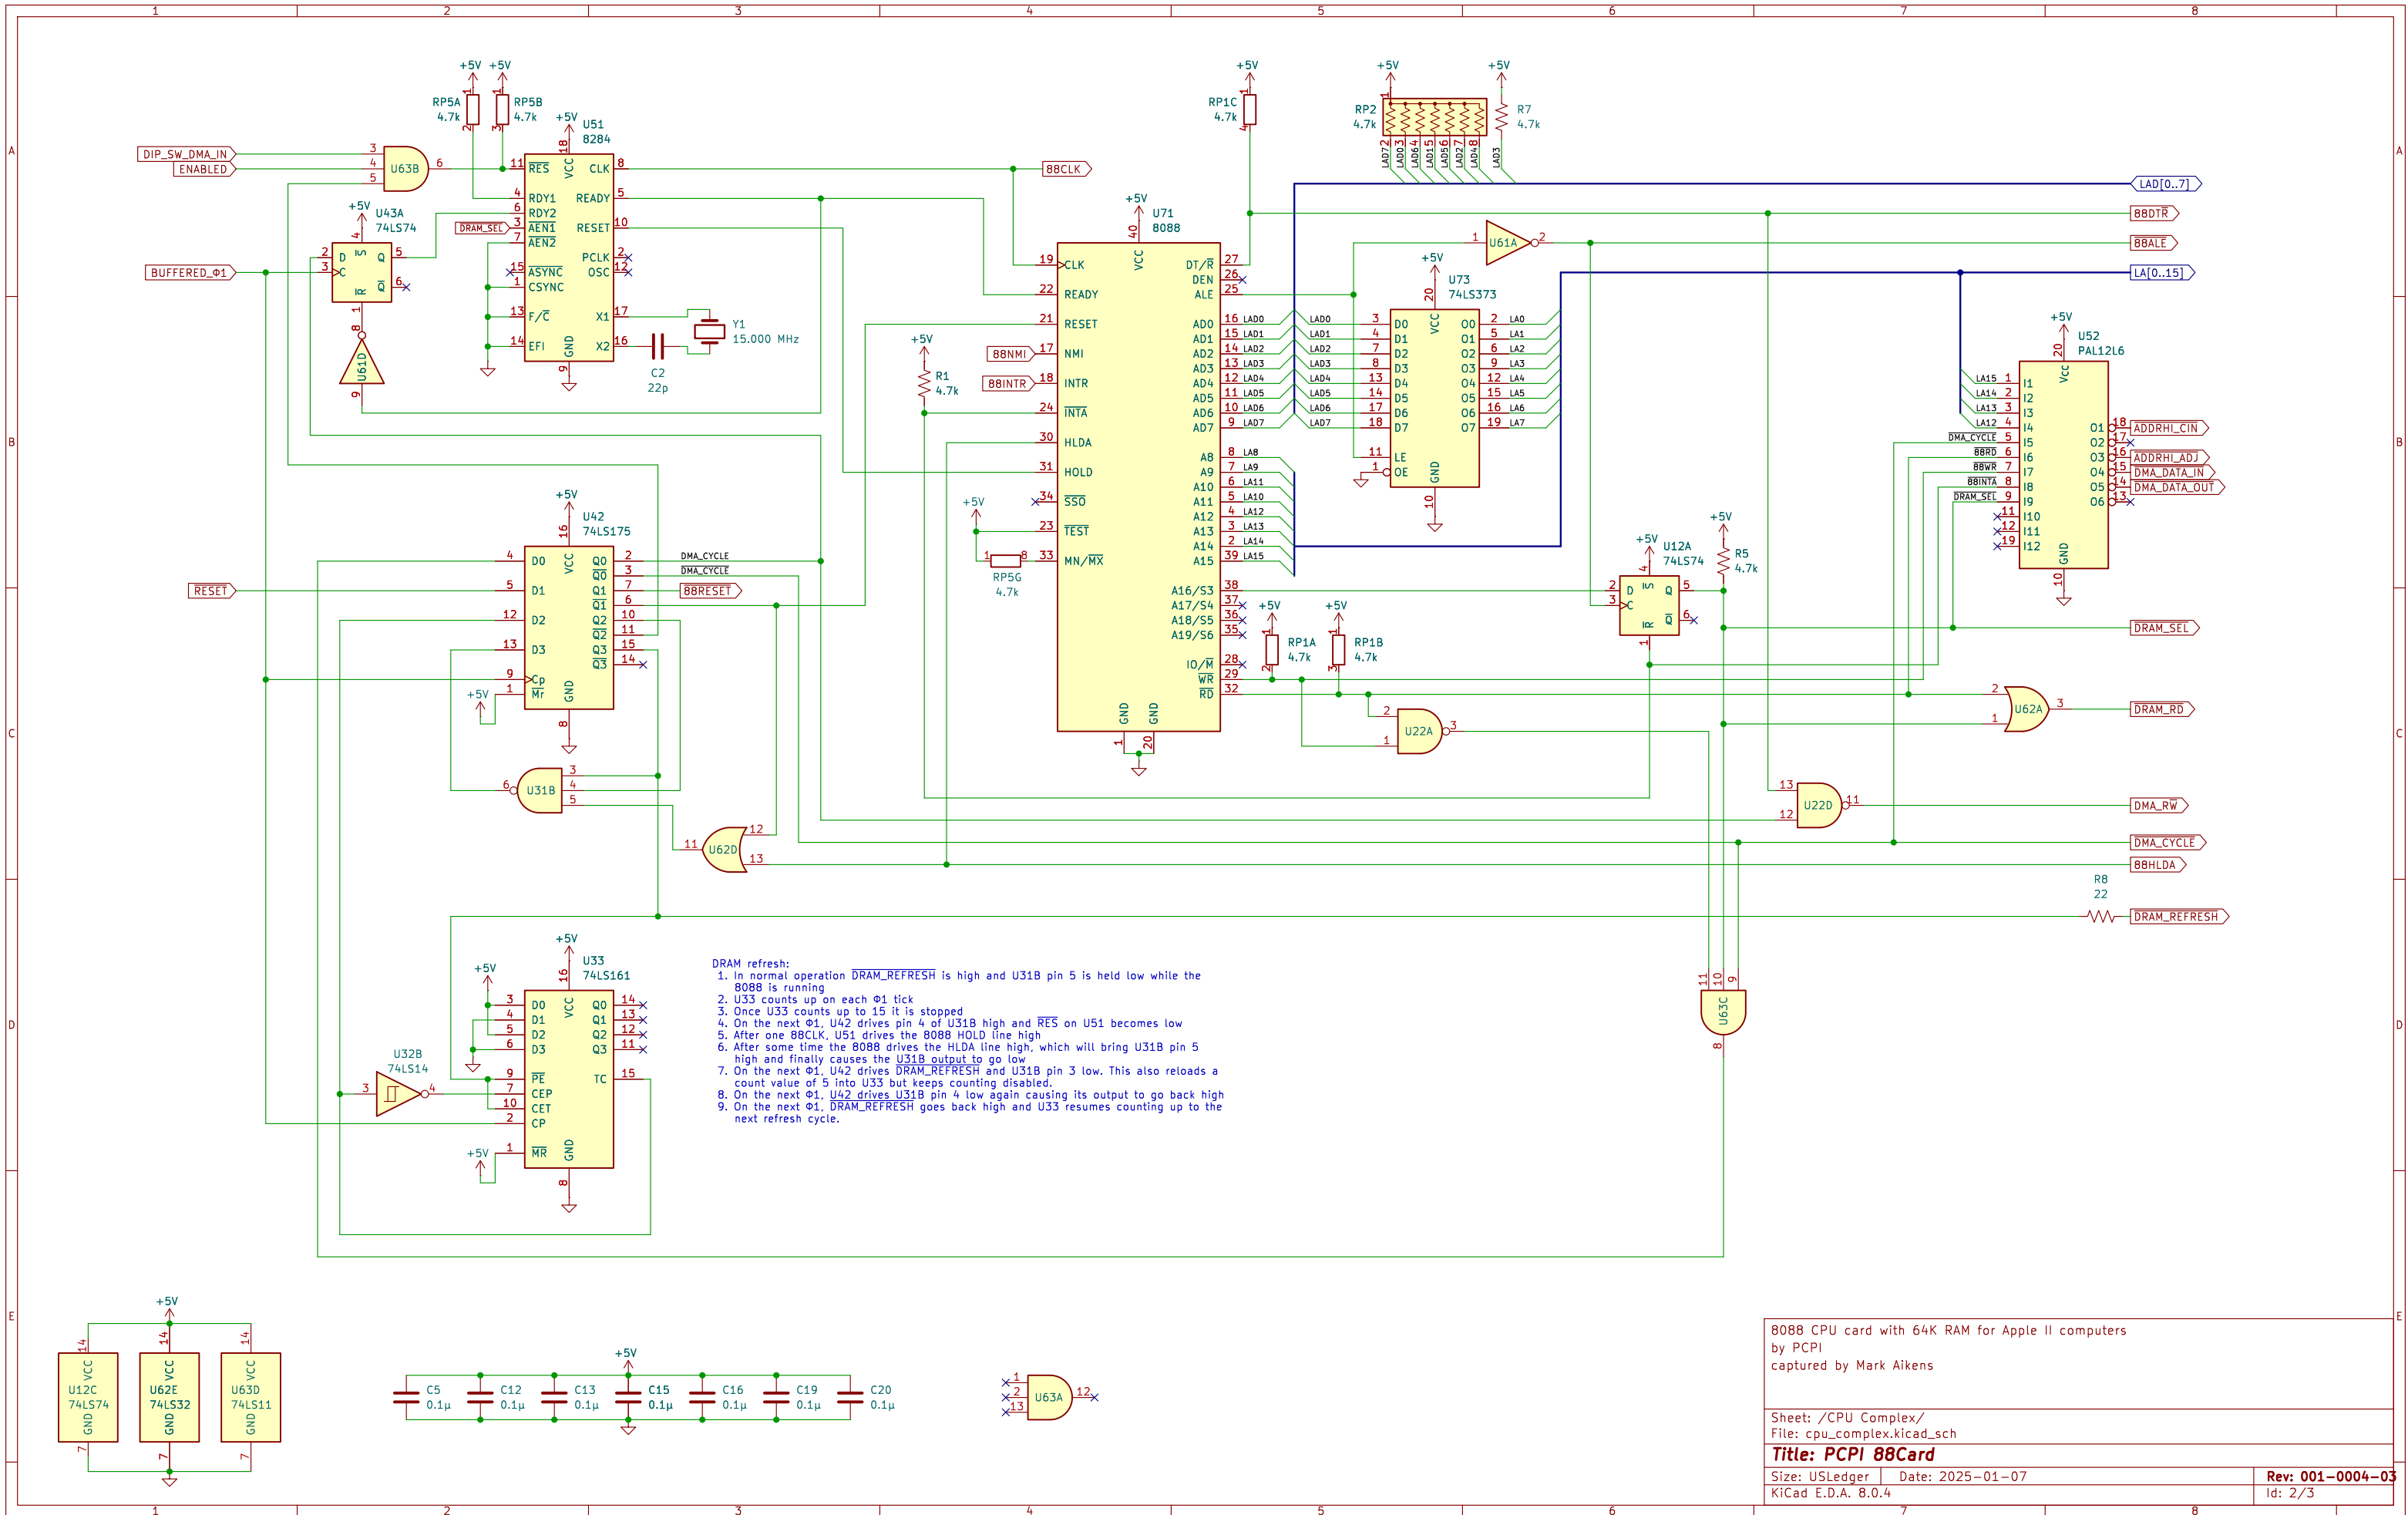

8088 CPU card with 64K RAM for Apple II computers  
 by PCPI  
 captured by Mark Aikens

Sheet: /  
 File: PCPI-88Card.kicad\_sch  
**Title: PCPI 88Card**

Size: USLedger Date: 2025-01-07 Rev: 001-0004-03  
 KiCad E.D.A. 8.0.4 Id: 1/3

8088 CPU card with 64K RAM for Apple II computers  
 by PCPI  
 captured by Mark Aikens

Sheet: /CPU Complex/  
 File: cpu\_complex.kicad\_sch

**Title: PCPI 88Card**

Size: USLedge Date: 2025-01-07  
 KiCad E.D.A. 8.0.4

Rev: 001-0004-03  
 Id: 2/3

8088 CPU card with 64K RAM for Apple II computers  
 by PCPI  
 captured by Mark Aikens

Sheet: /DRAM/  
 File: dram.kicad\_sch  
**Title: PCPI 88Card**

Size: USLedger | Date: 2025-01-07 | Rev: 001-0004-03  
 KiCad E.D.A. 8.0.4 | Id: 3/3