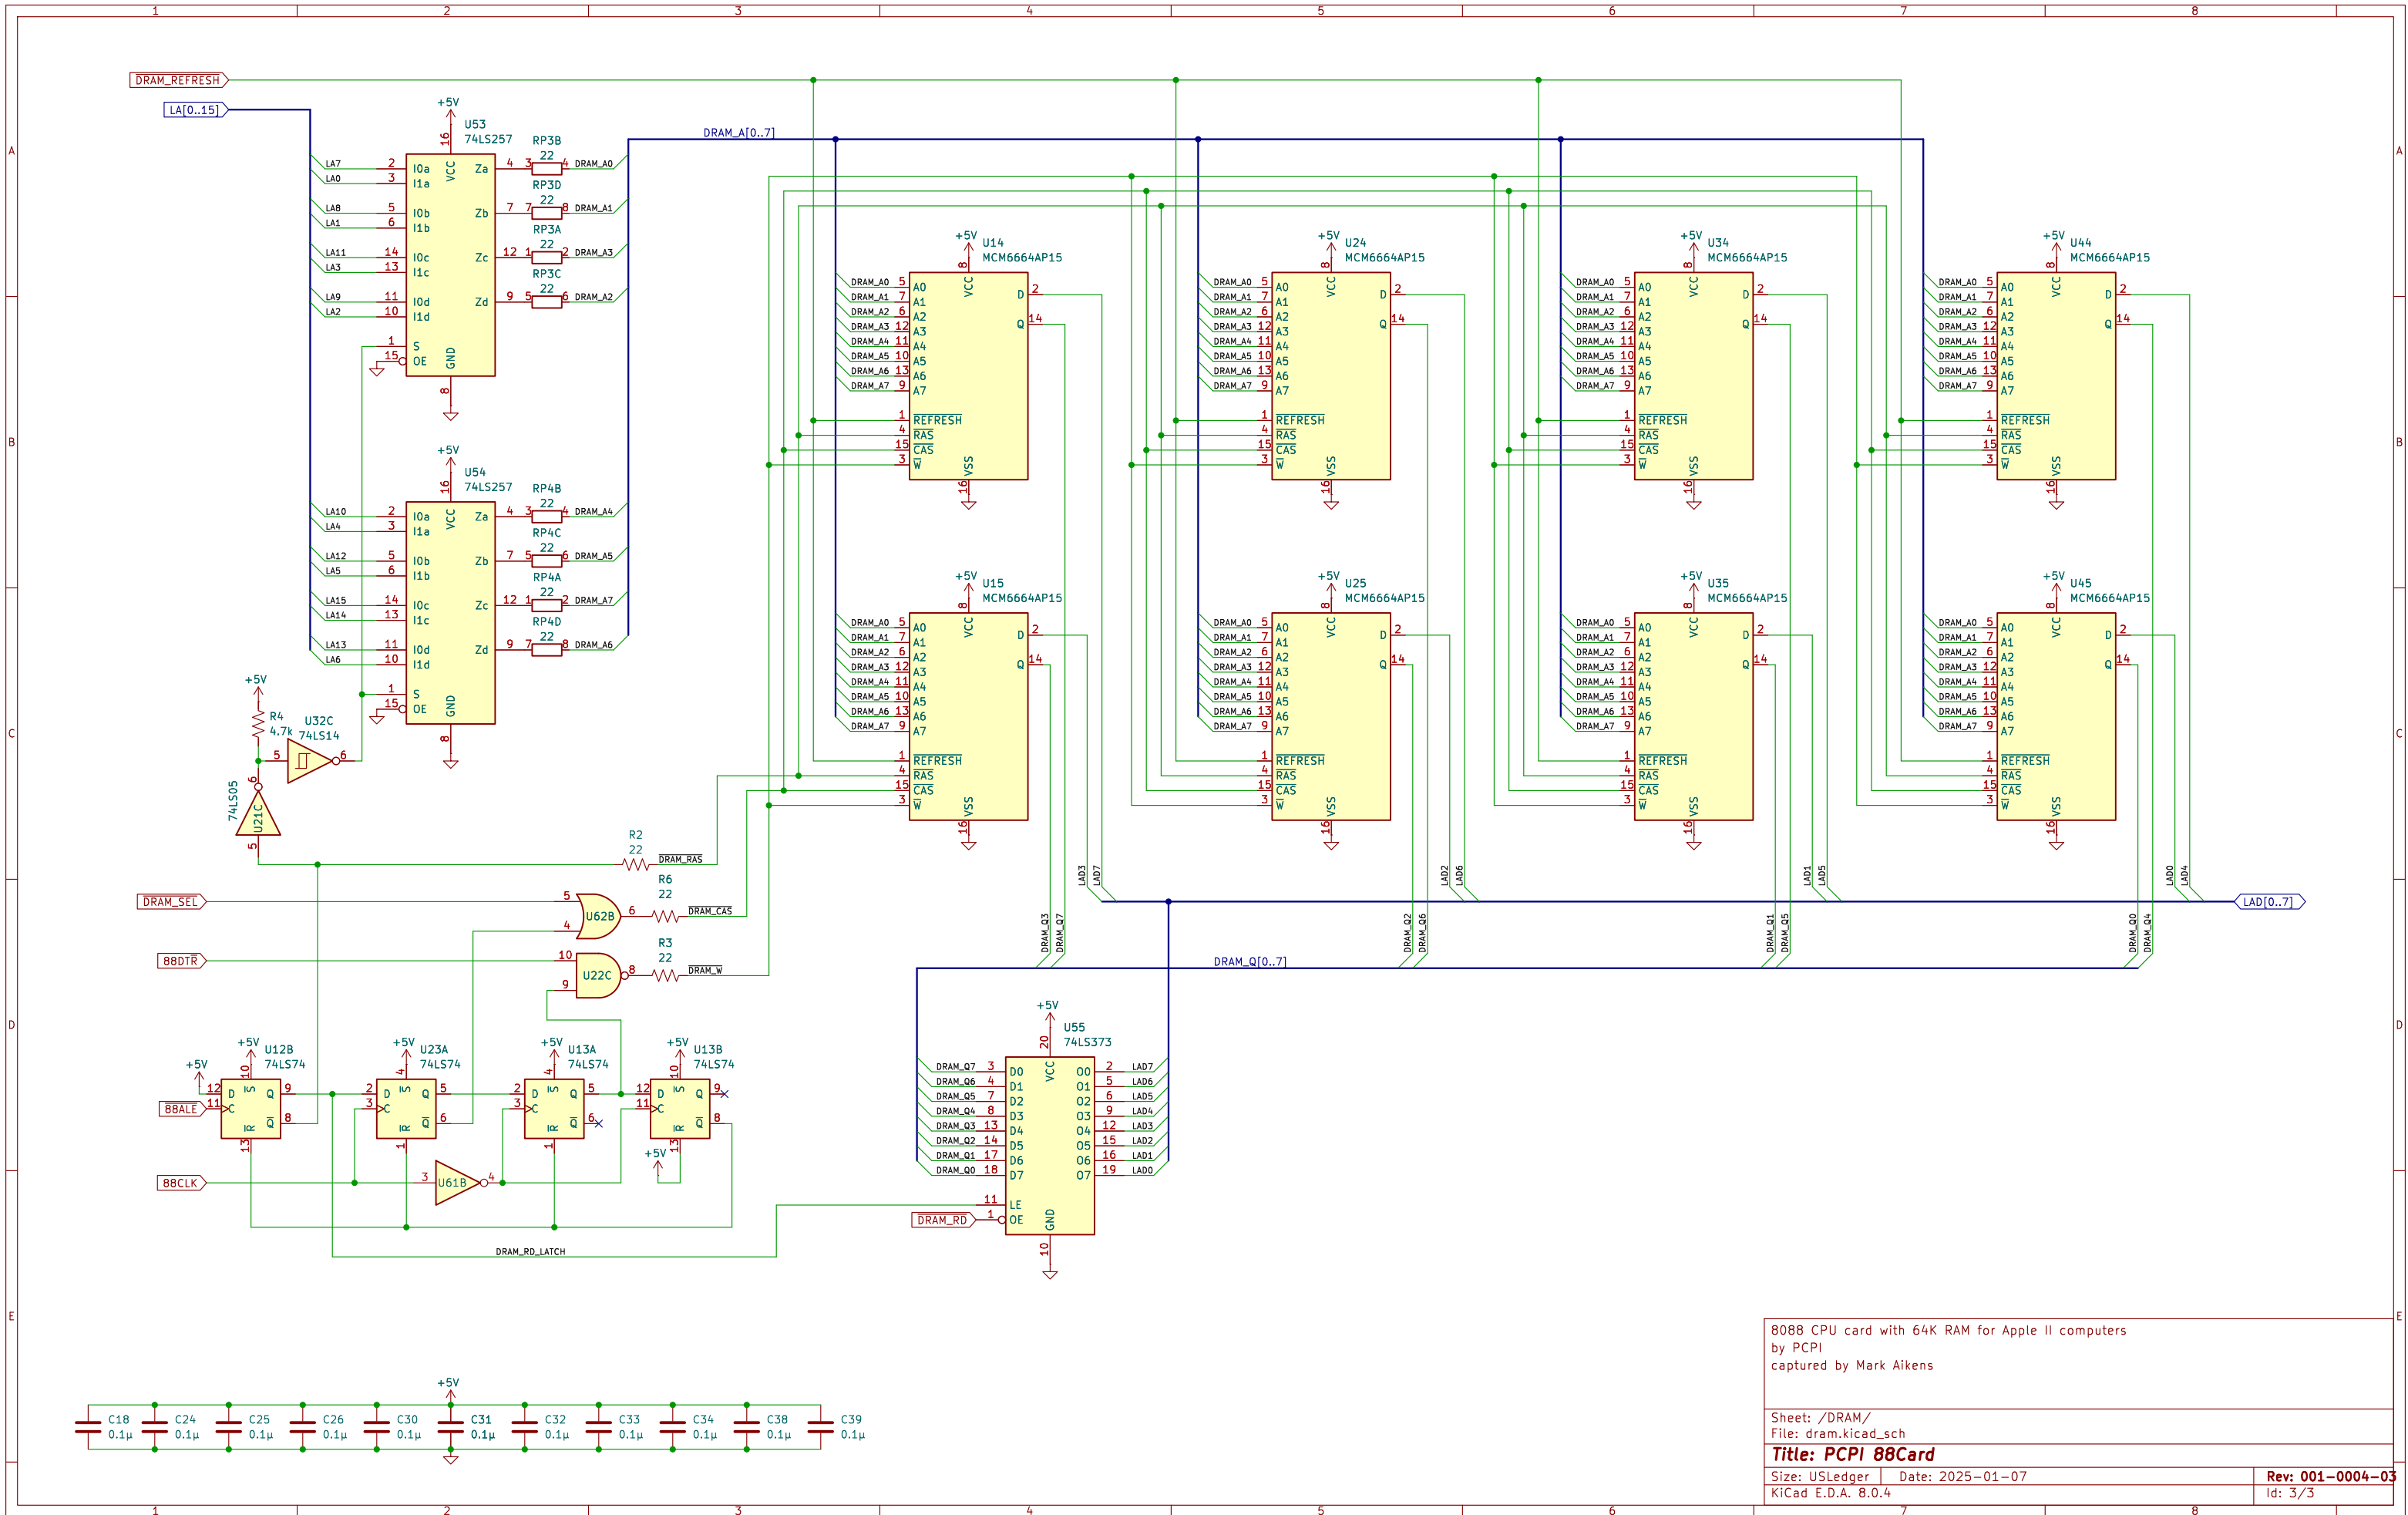

8088 CPU card with 64K RAM for Apple II computers  
 by PCPI  
 captured by Mark Aikens

Sheet: /  
 File: PCPI-88Card.kicad\_sch  
**Title: PCPI 88Card**

Size: USLedger Date: 2025-01-07 Rev: 001-0004-03  
 KiCad E.D.A. 8.0.4 Id: 1/3

8088 CPU card with 64K RAM for Apple II computers  
 by PCPI  
 captured by Mark Aikens

Sheet: /CPU Complex/  
 File: cpu\_complex.kicad\_sch

**Title: PCPI 88Card**

Size: USLedge Date: 2025-01-07  
 KiCad E.D.A. 8.0.4

Rev: 001-0004-03  
 Id: 2/3

8088 CPU card with 64K RAM for Apple II computers  
 by PCPI  
 captured by Mark Aikens

Sheet: /DRAM/  
 File: dram.kicad\_sch  
**Title: PCPI 88Card**

Size: USLedger | Date: 2025-01-07 | Rev: 001-0004-03  
 KiCad E.D.A. 8.0.4 | Id: 3/3